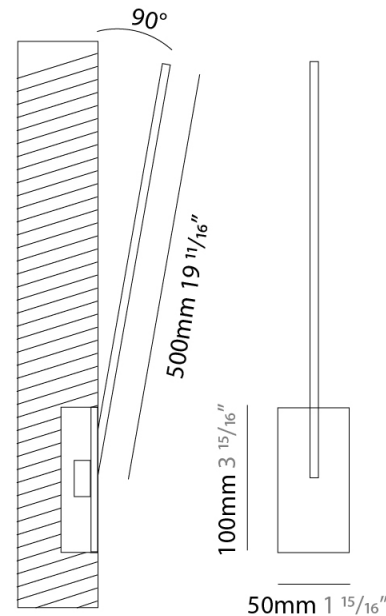

PROJECT	_____
TYPE	_____
SPECIFIER	_____
QUANTITY	_____
DATE	_____

SPILLO 1 ROD RECESSED

D46015- _____ - _____
base number   Color   Finish
                         Temperature   Options

1. To build a product code in our configurator select the specify button on the base model # product page
2. To build a manual product code on this datasheet choose from the options listed below in blue font and add the suffix to the base model #

GENERAL

Series: Spillo
Subseries: Spillo 1 Rod
Brand: Icone
Division: Design
Mounting Type: Recessed
Mounting Location: Wall
Subcategory: Ambient

PHYSICAL

Shape: Rectangle
Width (mm): 50
Width (in): 1 15/16
Height (mm): 500
Height (in): 19 11/16
Light Distribution: Adjustable
[Fixture Finish: WHI / BLK / CHR / BGD](#)
Fixture Material: Brass

ELECTRICAL

Lamp Type: LED
Total Output Wattage (W): 6.6
Dimming: 0-10V Dimming
Driver Included: No
Driver Location: Remote
Driver Type: Constant Voltage - 120Vac
Driver Class: Class 2
Input Voltage (V): 120
Output Voltage (V): 12
Upon Request: (Not included, see components) 0-10Vdc dimming / 277Vac

LED

[Color Temperature (°K): 2700 / 3000](#)
Nominal Lumen (lm): 550
CRI: >90 CRI
Lamp Life (hrs): 50000

OPTICAL

Adjustability: Tilt 120°

RATINGS AND CERTIFICATIONS

Certified By: Certified for North American Standards
IP rating: IP20