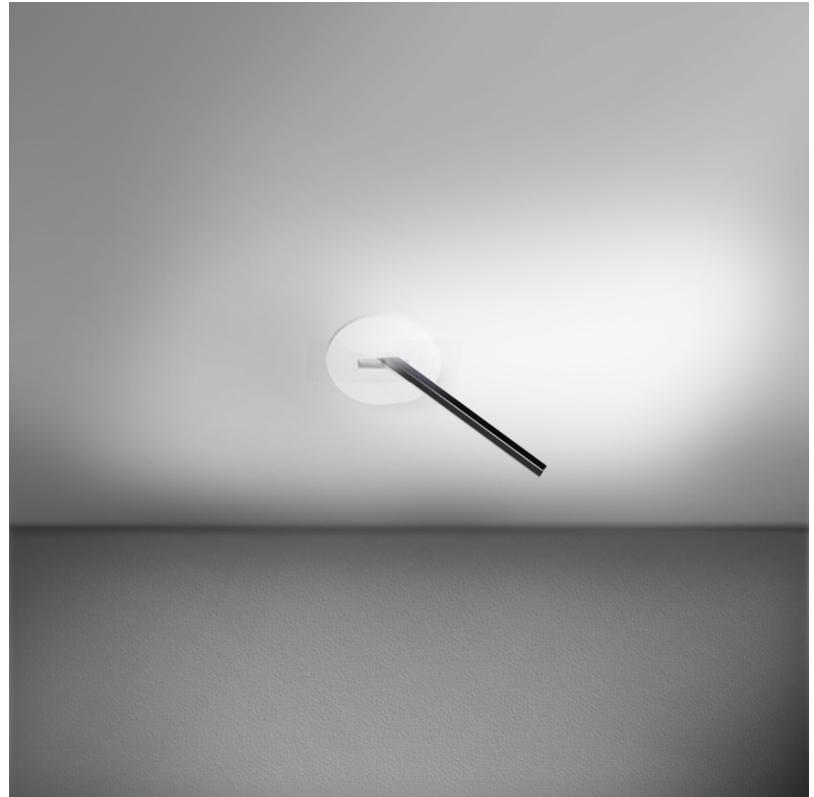

PROJECT
TYPE
SPECIFIER
QUANTITY
DATE

SPILLO 1 ROD RECESSED

D46020- -
base number   Color   Finish
                          Temperature   Options

1. To build a product code in our configurator select the specify button on the base model # product page
2. To build a manual product code on this datasheet choose from the options listed below in blue font and add the suffix to the base model #

GENERAL

Series: Spillo
Subseries: Spillo 1 Rod
Brand: Icone
Division: Design
Mounting Type: Recessed
Mounting Location: Wall
Subcategory: Ambient

PHYSICAL

Shape: Rectangle
Width (mm): 50
Width (in): 1 ¹⁵/₁₆
Height (mm): 200
Height (in): 7 ⁷/₈
Light Distribution: Adjustable
Fixture Finish: WHI / BLK / CHR / BGD
Fixture Material: Brass

ELECTRICAL

Lamp Type: LED
Total Output Wattage (W): 2.64
Dimming: 0-10V Dimming
Driver Included: No
Driver Location: Remote
Driver Type: Constant Voltage - 120 / 277Vac
Driver Class: Class 2
Input Voltage (V): 120 - 277
Output Voltage (V): 12
Upon Request: (Not included, see components) 0-10Vdc dimming / 277Vac

LED

Color Temperature (°K): 2700 / 3000
Nominal Lumen (lm): 220
CRI: >90 CRI
Lamp Life (hrs): 50000

OPTICAL

Adjustability: Tilt 120°

RATINGS AND CERTIFICATIONS

Certified By: Certified for North American Standards
IP rating: IP20