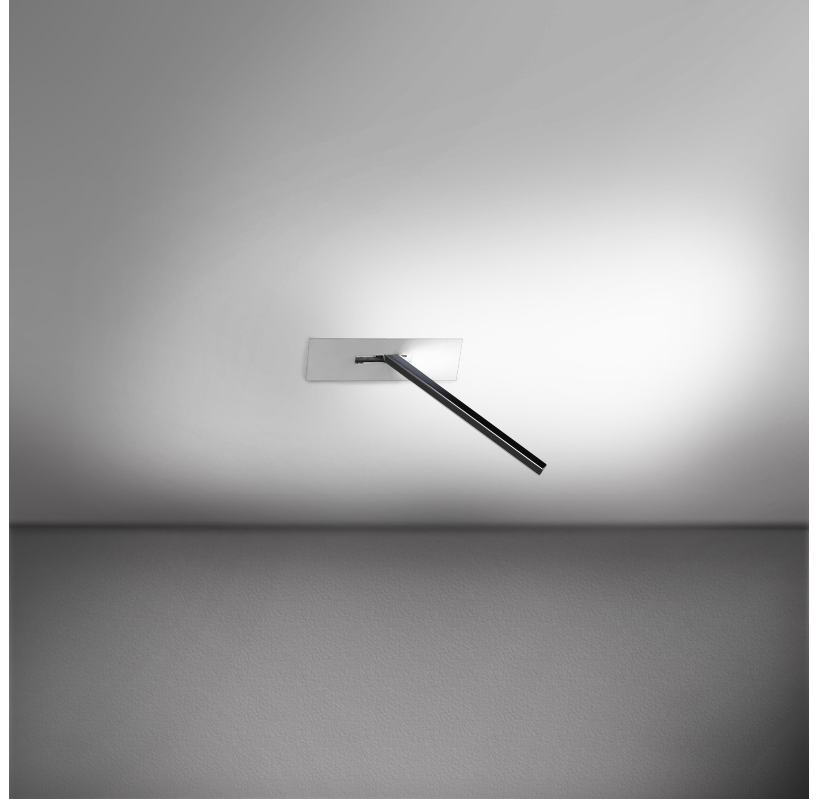

PROJECT	
TYPE	
SPECIFIER	
QUANTITY	
DATE	

SPILLO 1 ROD RECESSED

D46012- -
base number   Color   Finish
                         Temperature   Options

1. To build a product code in our configurator select the specify button on the base model # product page
2. To build a manual product code on this datasheet choose from the options listed below in blue font and add the suffix to the base model #

GENERAL

Series: Spillo
Subseries: Spillo 1 Rod
Brand: Icone
Division: Design
Mounting Type: Recessed
Mounting Location: Wall
Subcategory: Ambient

PHYSICAL

Shape: Rectangle
Width (mm): 50
Width (in): 1 ¹⁵/₁₆
Height (mm): 200
Height (in): 7 ⁷/₈
Light Distribution: Adjustable
Fixture Finish: WHI / BLK / CHR / BGD
Fixture Material: Brass

ELECTRICAL

Lamp Type: LED
Total Output Wattage (W): 2.64
Dimming: 0-10V Dimming
Driver Included: No
Driver Location: Remote
Driver Type: Constant Voltage - 120 / 277Vac
Driver Class: Class 2
Input Voltage (V): 120 - 277
Output Voltage (V): 12
Upon Request: (Not included, see components) 0-10Vdc dimming / 277Vac

LED

Color Temperature (°K): 2700 / 3000
Nominal Lumen (lm): 220
CRI: >90 CRI
Lamp Life (hrs): 50000

OPTICAL

Adjustability: Tilt 120°

RATINGS AND CERTIFICATIONS

Certified By: Certified for North American Standards
IP rating: IP20