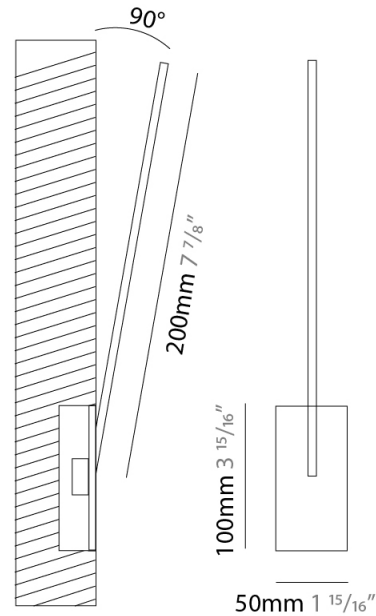

PROJECT	
TYPE	
SPECIFIER	
QUANTITY	
DATE	

SPILLO 1 ROD RECESSED

D46012- -
base number   Color   Finish
                         Temperature   Options

1. To build a product code in our configurator select the specify button on the base model # product page
2. To build a manual product code on this datasheet choose from the options listed below in blue font and add the suffix to the base model #

GENERAL

Series: Spillo
Subseries: Spillo 1 Rod
Brand: Icone
Division: Design
Mounting Type: Recessed
Mounting Location: Wall
Subcategory: Ambient

PHYSICAL

Shape: Rectangle
Width (mm): 50
Width (in): 1 ¹⁵/₁₆
Height (mm): 200
Height (in): 7 ⁷/₈
Light Distribution: Adjustable
Fixture Finish: WHI / BLK / CHR / BGD
Fixture Material: Brass

ELECTRICAL

Lamp Type: LED
Total Output Wattage (W): 2.64
Dimming: 0-10V Dimming
Driver Included: No
Driver Location: Remote
Driver Type: Constant Voltage - 120 / 277Vac
Driver Class: Class 2
Input Voltage (V): 120 - 277
Output Voltage (V): 12
Upon Request: (Not included, see components) 0-10Vdc dimming / 277Vac

LED

Color Temperature (°K): 2700 / 3000
Nominal Lumen (lm): 220
CRI: >90 CRI
Lamp Life (hrs): 50000

OPTICAL

Adjustability: Tilt 120°

RATINGS AND CERTIFICATIONS

Certified By: Certified for North American Standards
IP rating: IP20