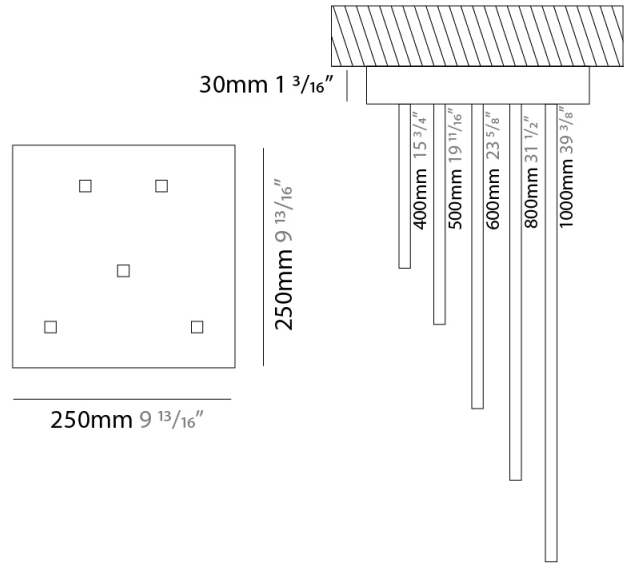

SPILLO 5 ROD RECESSED

D46017- _____ - _____
base number   Color   Finish
                         Temperature   Options

1. To build a product code in our configurator select the specify button on the base model # product page
2. To build a manual product code on this datasheet choose from the options listed below in blue font and add the suffix to the base model #

GENERAL

Series: Spillo
Subseries: Spillo 5 Rod
Brand: Icone
Division: Design
Mounting Type: Recessed
Mounting Location: Ceiling
Subcategory: Ambient

PHYSICAL

Shape: Abstract
Width (mm): 50
Width (in): 1 ¹⁵/₁₆
Height (mm): 1000
Height (in): 39 ³/₈
Light Distribution: Adjustable
Fixture Finish: WHI / BLK / CHR / BGD
Fixture Material: Brass

ELECTRICAL

Lamp Type: LED
Total Output Wattage (W): 45.72
Dimming: 0-10V Dimming
Driver Included: No
Driver Location: Remote
Driver Type: Constant Voltage - 120 / 277Vac
Driver Class: Class 2
Input Voltage (V): 120 - 277
Output Voltage (V): 12
Upon Request: (Not included, see components) 0-10Vdc dimming / 277Vac

LED

Color Temperature (°K): 2700 / 3000
Nominal Lumen (lm): 3850
CRI: >90 CRI
Lamp Life (hrs): 50000

OPTICAL

Adjustability: Tilt 120°

RATINGS AND CERTIFICATIONS

Certified By: Certified for North American Standards
IP rating: IP20